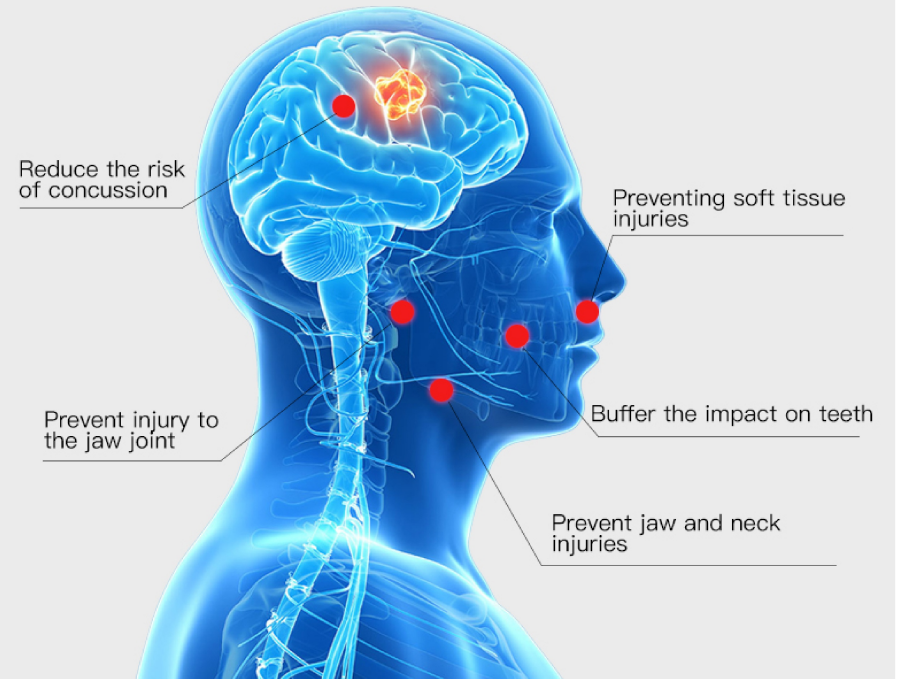

FIVE REASONS TO WEAR BRACES